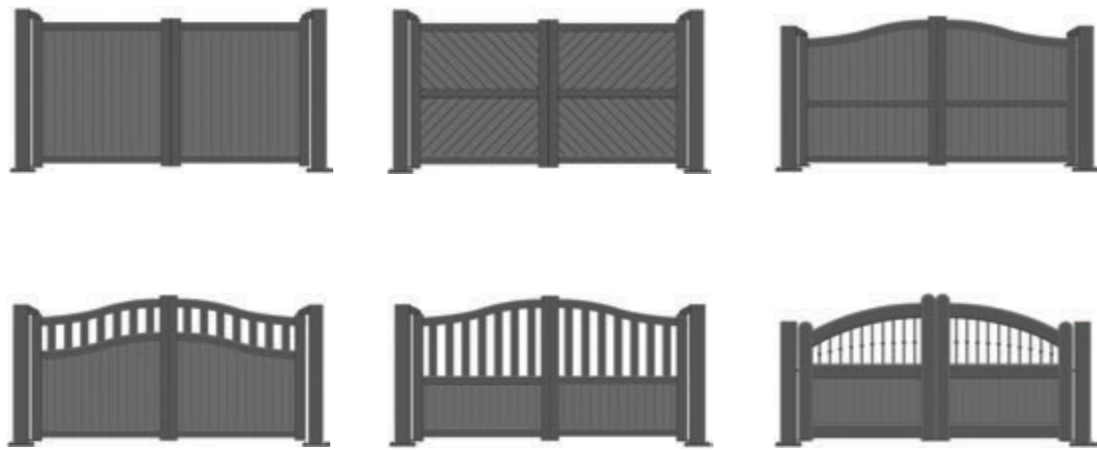

## ALUMINIUM GATES

We have a variety of aluminium gates available from the popular close boarded curve top to more bespoke and contemporary designs. Here are some of our favourites: