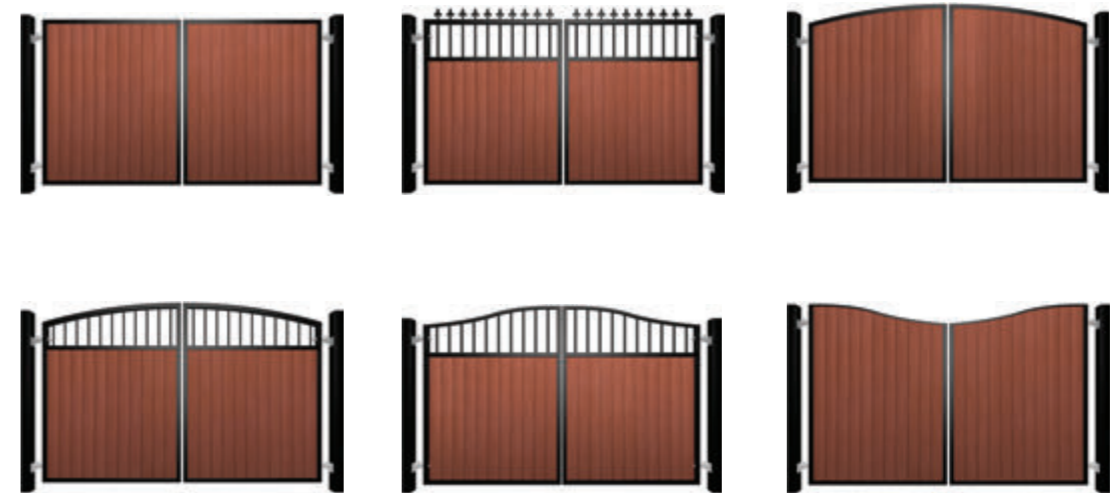

COMPOSITE GATES

Our composite gates are made with a steel frame with a choice of composite T&G boards: